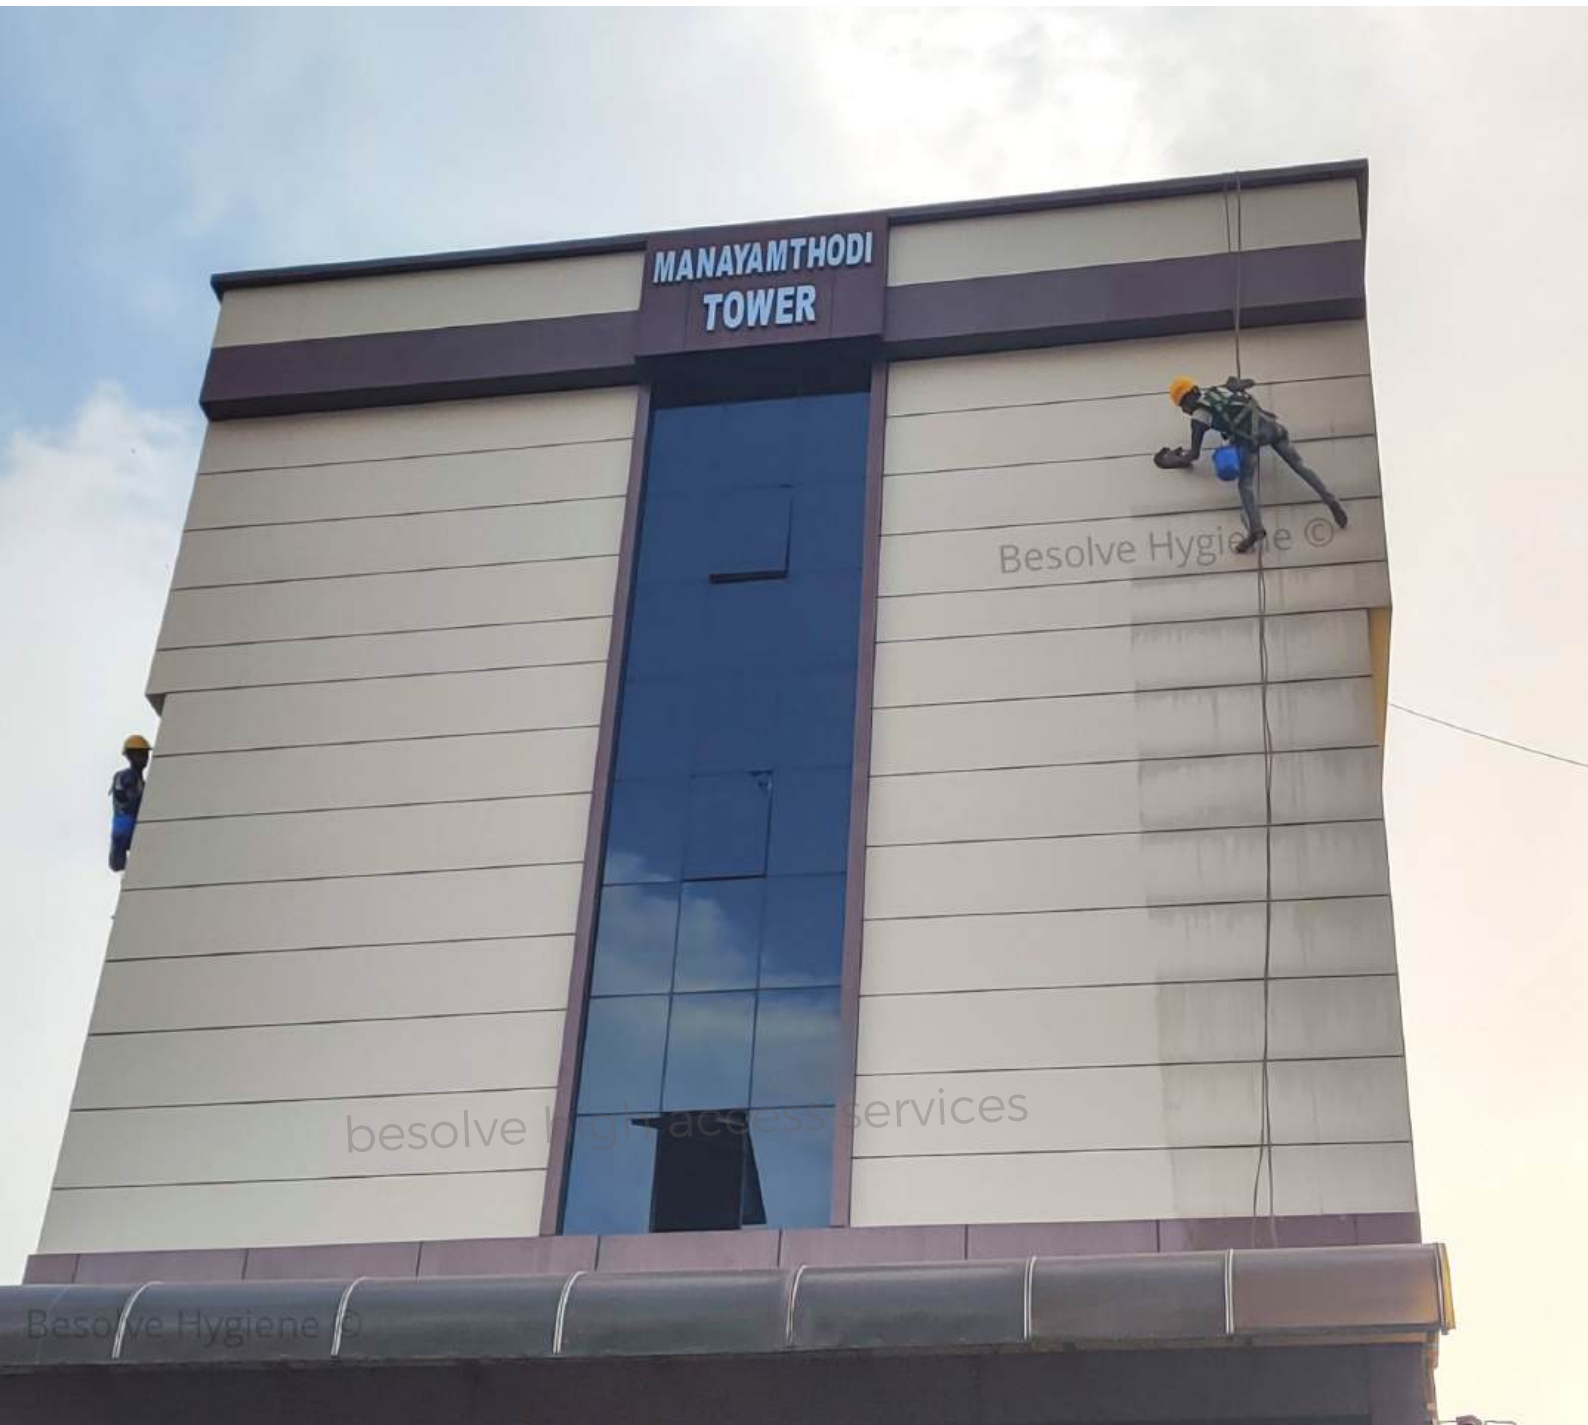

BESOLVE

HIGH ACCESS SERVICES

**ACP CLEANING | GLASS CLEANING | SILICONE SEALING
ACP & GLASS REPLACEMENT | ROPE ACCESS PAINTING
OTHER ROPE ACCESS MAINTENANCE SERVICES**

  **+91 9633 020 020**

   **besolve_services**

FAÇADE CLEANING

Rope Access Cleaning

FAÇADE CLEANING

Manlift Access Cleaning

FAÇADE CLEANING

Multiple Rope Access Cleaning

FAÇADE CLEANING

Multiple Rope Access Cleaning